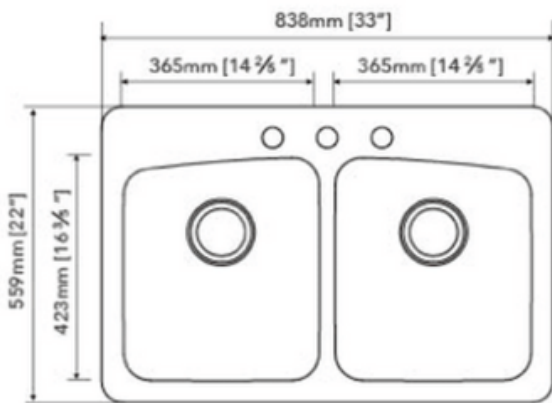

STAINLESS STEEL SINK

SPECIAL ORDER

MODEL: SS-115-20-3322N0

DEPTH	GAUGE	HOLES
8"/9"	18	3/4

- Dual-mount Dual Bowl Sink 50/50
- Dimensions: 33"x22"
- Material: SS304
- Finish: Brushed

Undercoated and Sound Pads

3-1/2" Drain Opening

Supplied with Fasteners

cUPC Certified

SPECIFICATION

Disclaimer: Nerval makes every effort to provide accurate specification data. However, specification may change without notice. Please visit nerval website to see Nerval's terms and conditions.